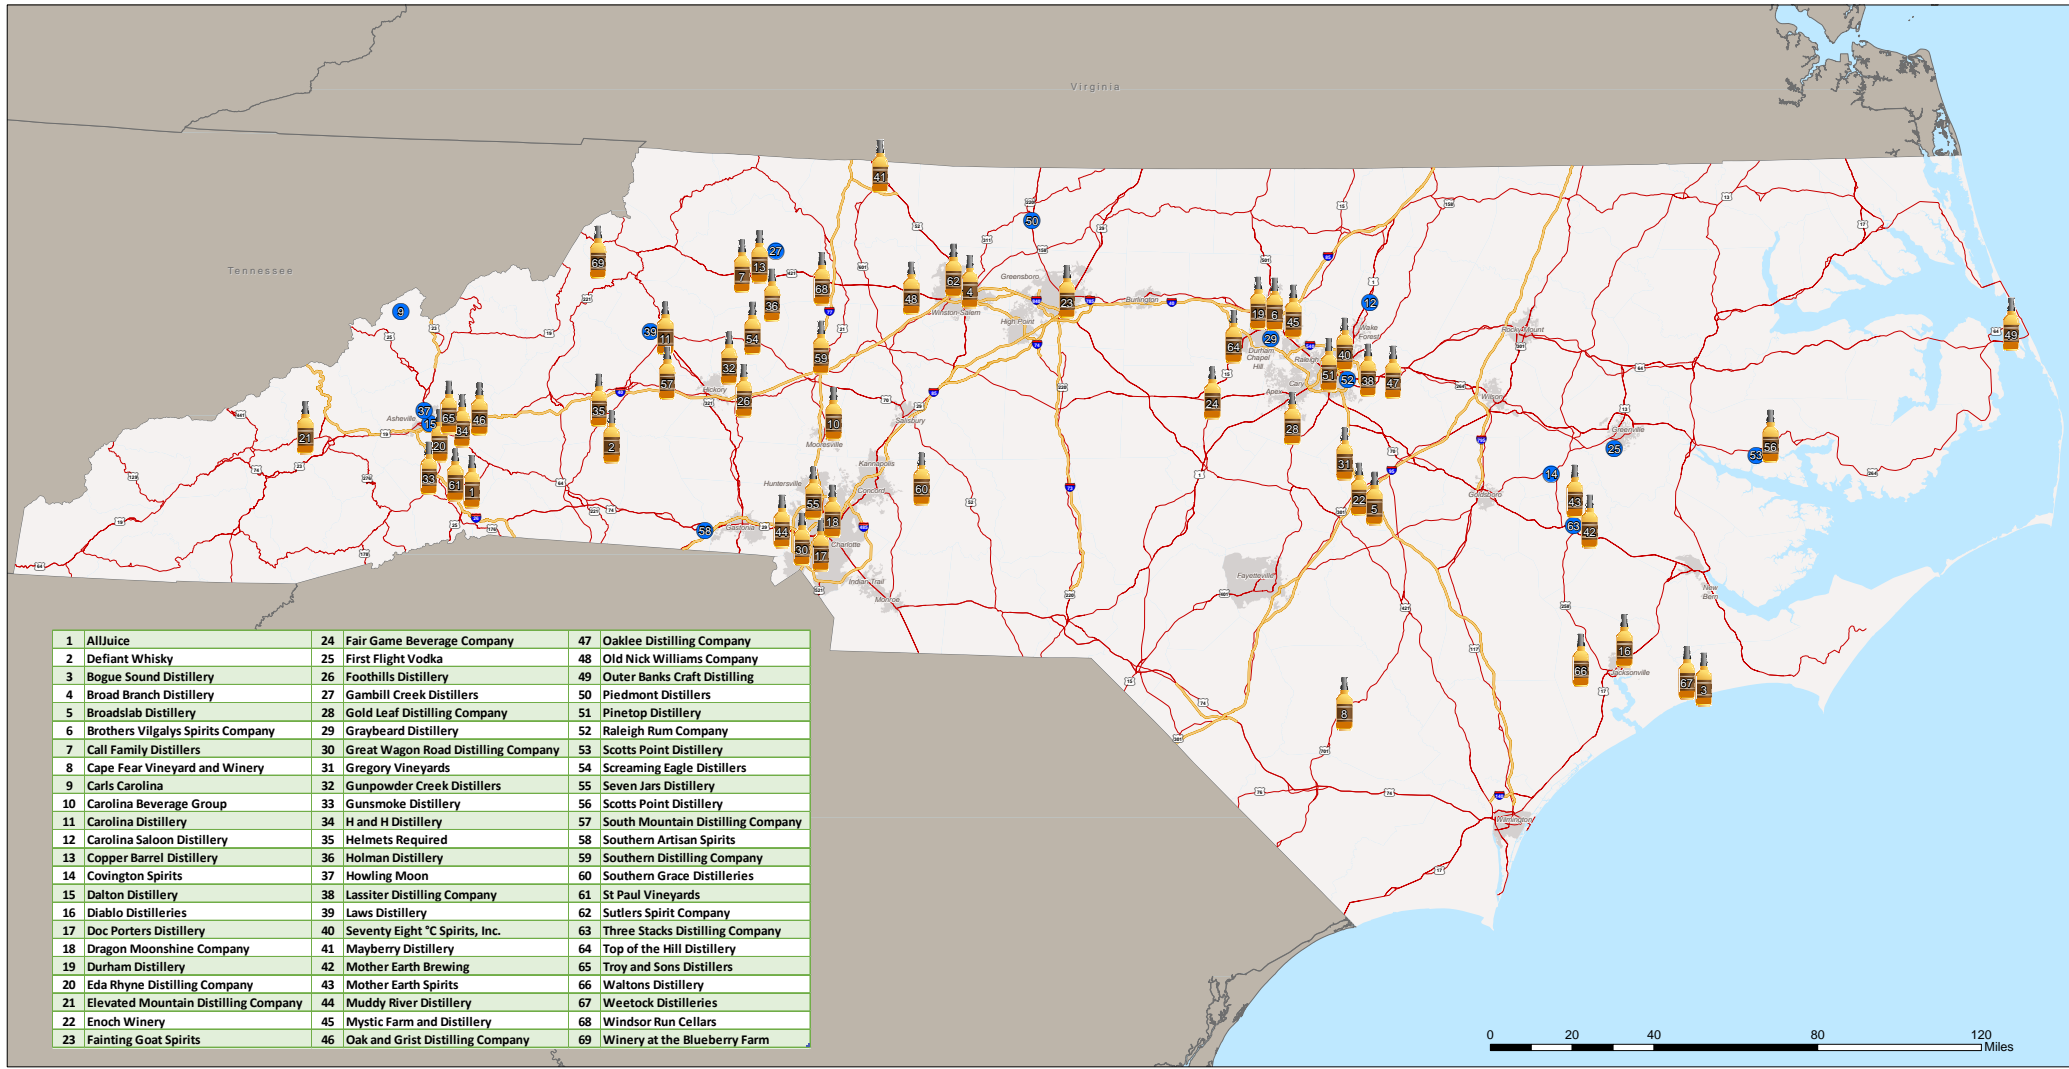

North Carolina Distilleries

(as of January 2018)

1 AllJuice	24 Fair Game Beverage Company	47 Oaklee Distilling Company
2 Defiant Whisky	25 First Flight Vodka	48 Old Nick Williams Company
3 Bogue Sound Distillery	26 Foothills Distillery	49 Outer Banks Craft Distilling
4 Broad Branch Distillery	27 Gambill Creek Distillers	50 Piedmont Distillers
5 Broadslab Distillery	28 Gold Leaf Distilling Company	51 Pinetop Distillery
6 Brothers Vilgalys Spirits Company	29 Graybeard Distillery	52 Raleigh Rum Company
7 Call Family Distillers	30 Great Wagon Road Distilling Company	53 Scotts Point Distillery
8 Cape Fear Vineyard and Winery	31 Gregory Vineyards	54 Screaming Eagle Distillers
9 Carls Carolina	32 Gunpowder Creek Distillers	55 Seven Jars Distillery
10 Carolina Beverage Group	33 Gunsmoke Distillery	56 Scotts Point Distillery
11 Carolina Distillery	34 H and H Distillery	57 South Mountain Distilling Company
12 Carolina Saloon Distillery	35 Helmets Required	58 Southern Artisan Spirits
13 Copper Barrel Distillery	36 Holman Distillery	59 Southern Distilling Company
14 Covington Spirits	37 Howling Moon	60 Southern Grace Distilleries
15 Dalton Distillery	38 Lassiter Distilling Company	61 St Paul Vineyards
16 Diablo Distilleries	39 Laws Distillery	62 Sutlers Spirit Company
17 Doc Porters Distillery	40 Seventy Eight °C Spirits, Inc.	63 Three Stacks Distilling Company
18 Dragon Moonshine Company	41 Mayberry Distillery	64 Top of the Hill Distillers
19 Durham Distillery	42 Mother Earth Brewing	65 Troy and Sons Distillers
20 Eda Rhyné Distilling Company	43 Mother Earth Spirits	66 Waltons Distillery
21 Elevated Mountain Distilling Company	44 Muddy River Distillery	67 Weetock Distilleries
22 Enoch Winery	45 Mystic Farm and Distillery	68 Windsor Run Cellars
23 Fainting Goat Spirits	46 Oak and Grist Distilling Company	69 Winery at the Blueberry Farm

1. **Distilleries**
2. Tours
   - Does not offer Tours
   - Interstate
   - US Highway
   - City