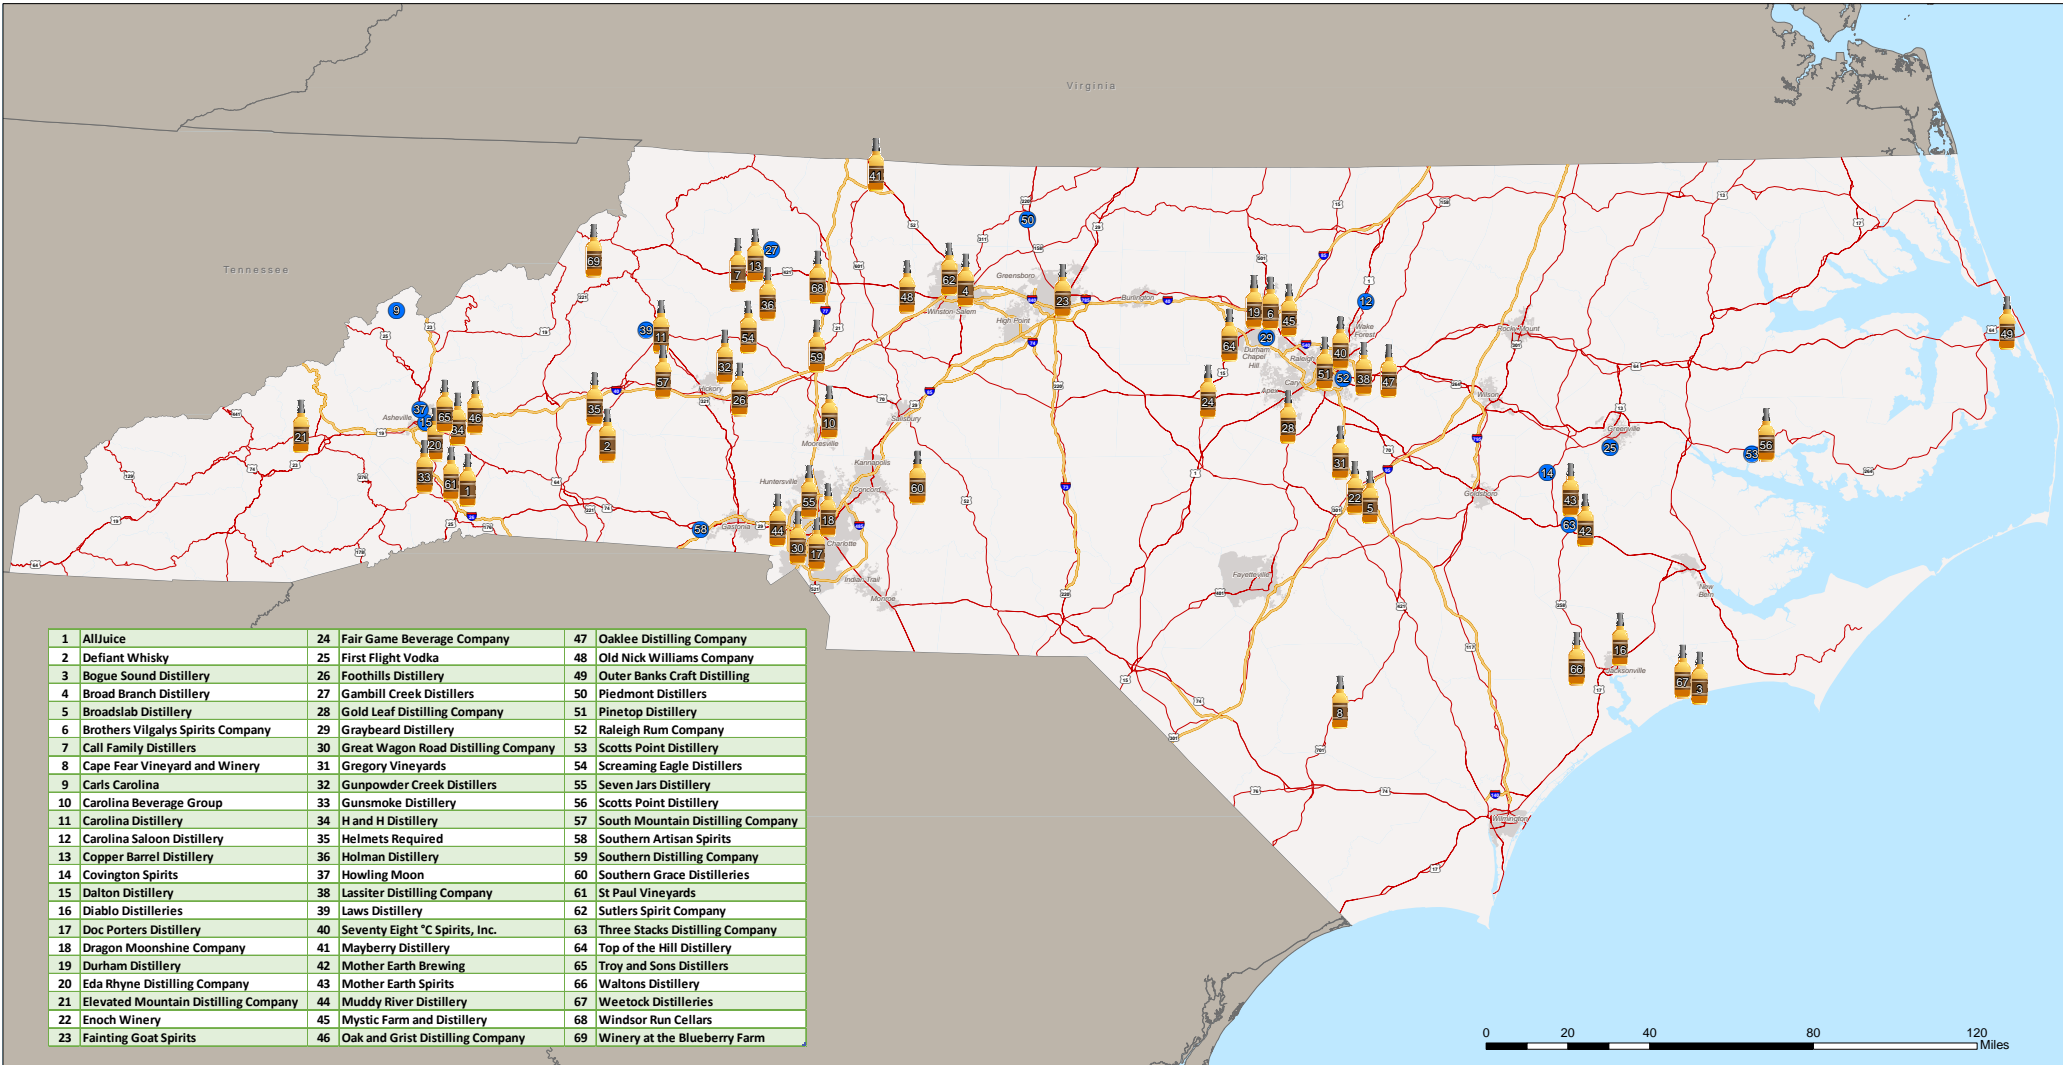

North Carolina Distilleries

(as of January 2018)

1 AllJuice	24 Fair Game Beverage Company	47 Oaklee Distilling Company
2 Defiant Whisky	25 First Flight Vodka	48 Old Nick Williams Company
3 Bogue Sound Distillery	26 Foothills Distillery	49 Outer Banks Craft Distilling
4 Broad Branch Distillery	27 Gambill Creek Distillers	50 Piedmont Distillers
5 Broadslab Distillery	28 Gold Leaf Distilling Company	51 Pinetop Distillery
6 Brothers Vilgalys Spirits Company	29 Graybeard Distillery	52 Raleigh Rum Company
7 Call Family Distillers	30 Great Wagon Road Distilling Company	53 Scotts Point Distillery
8 Cape Fear Vineyard and Winery	31 Gregory Vineyards	54 Screaming Eagle Distillers
9 Carls Carolina	32 Gunpowder Creek Distillers	55 Seven Jars Distillery
10 Carolina Beverage Group	33 Gunsmoke Distillery	56 Scotts Point Distillery
11 Carolina Distillery	34 H and H Distillery	57 South Mountain Distilling Company
12 Carolina Saloon Distillery	35 Helmets Required	58 Southern Artisan Spirits
13 Copper Barrel Distillery	36 Holman Distillery	59 Southern Distilling Company
14 Covington Spirits	37 Howling Moon	60 Southern Grace Distilleries
15 Dalton Distillery	38 Lassiter Distilling Company	61 St Paul Vineyards
16 Diablo Distilleries	39 Laws Distillery	62 Sutlers Spirit Company
17 Doc Porters Distillery	40 Seventy Eight °C Spirits, Inc.	63 Three Stacks Distilling Company
18 Dragon Moonshine Company	41 Mayberry Distillery	64 Top of the Hill Distillery
19 Durham Distillery	42 Mother Earth Brewing	65 Troy and Sons Distillers
20 Eda Rhyne Distilling Company	43 Mother Earth Spirits	66 Waltons Distillery
21 Elevated Mountain Distilling Company	44 Muddy River Distillery	67 Weetock Distilleries
22 Enoch Winery	45 Mystic Farm and Distillery	68 Windsor Run Cellars
23 Fainting Goat Spirits	46 Oak and Grist Distilling Company	69 Winery at the Blueberry Farm

Distilleries

- Tours
- Does not offer Tours
- Interstate
- US Highway
- City