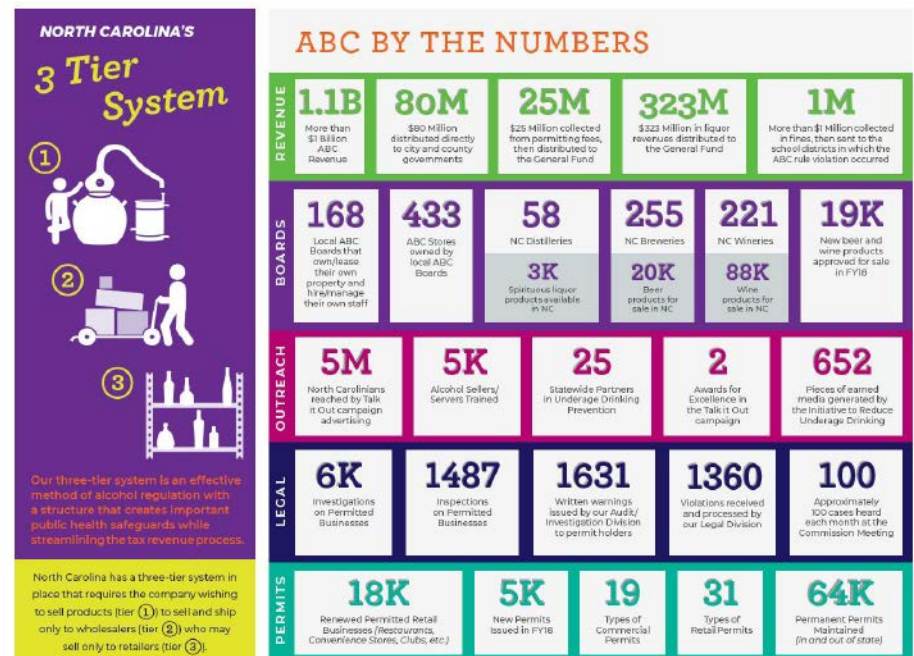

Prelude: Courage & Conviction

NC Code: 19-850
(HOLIDAY OFFERING)
Retail: $69.95
MXB: $73.70

This sneak peek from Virginia Distillery Company showcases early stocks of the distillery's American Single Malt whisky line, Courage & Conviction.

This offering is aged one season less than the Flagship release which will be available Spring of 2020. Tasting Notes: delicate caramel, rich toffee, butter-scotch, fig, barrel spice and red fruit